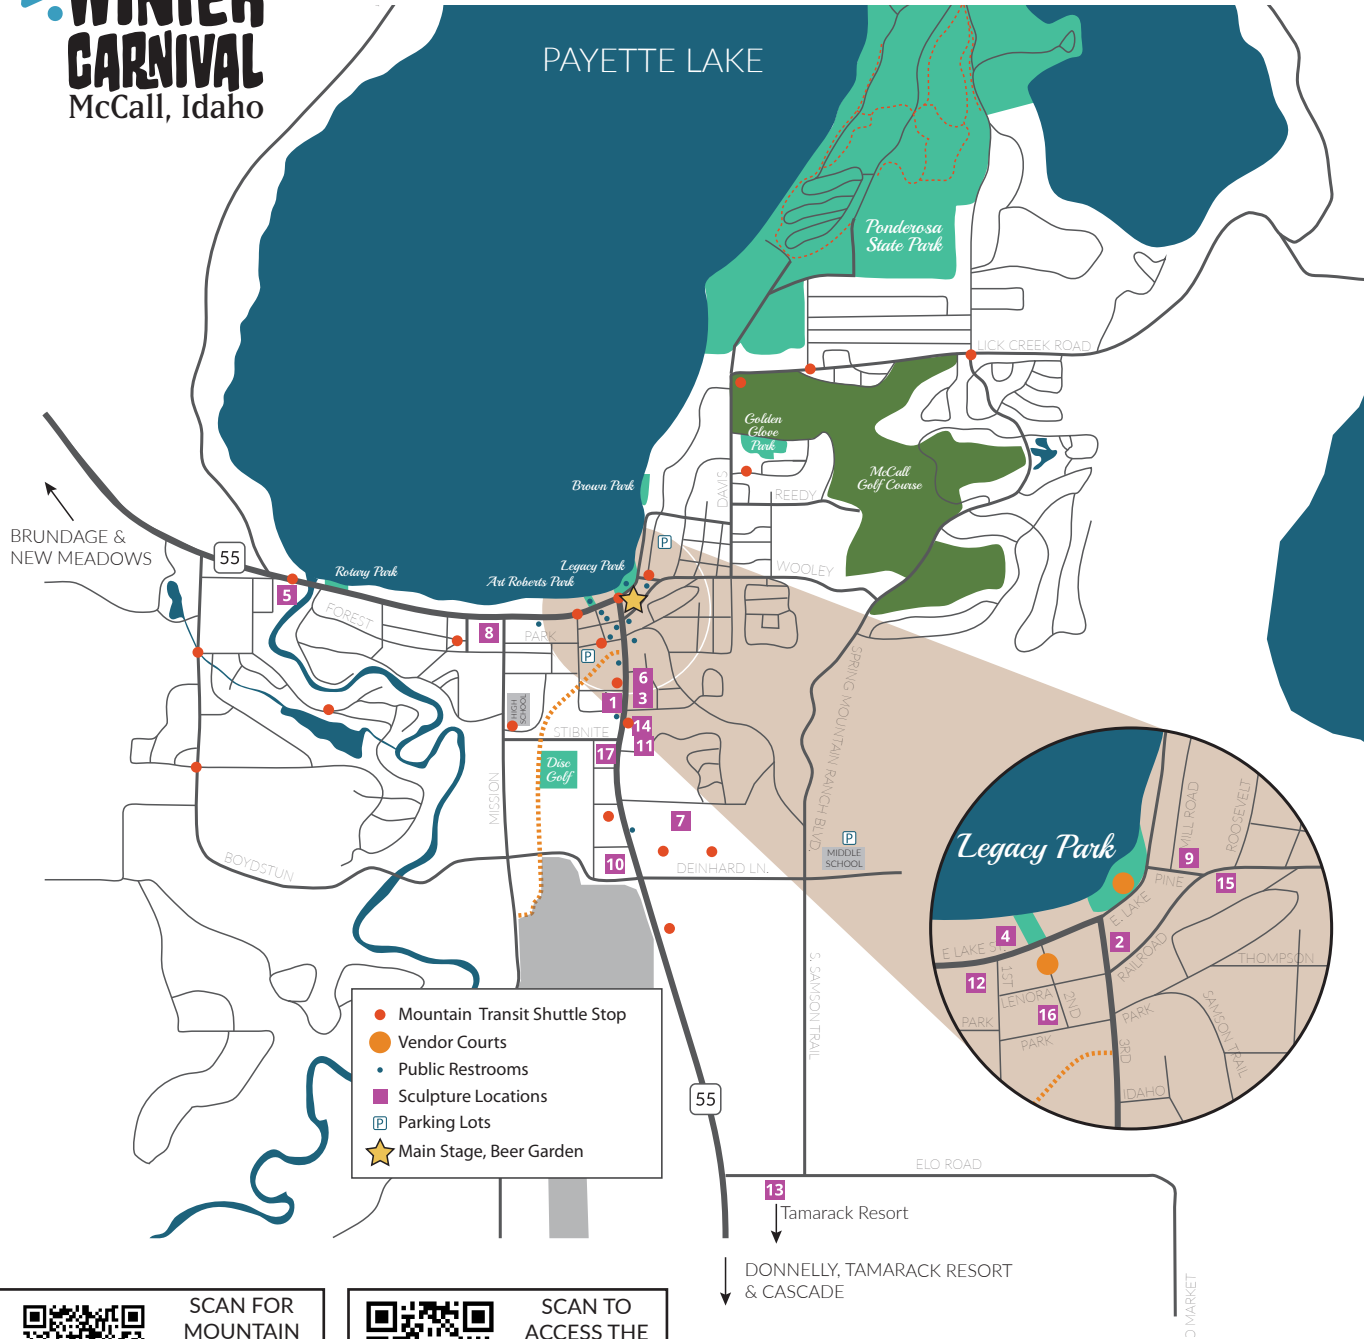

2024 Sculpture & Event Map

- 1 **Café 6 Three 4 & John Schulz**
500 N. 3rd Street McCall, ID
- 2 **Fogglifter Cafe**
1003 N 3rd Street McCall, ID
- 3 **Growler's Pizza**
501 N. 3rd Street McCall, ID
- 4 **Krahn's Home Furnishings**
211 E. Lake Street McCall, ID
- 5 **Lardos Grill & Saloon**
600 W. Lake Street McCall, ID
- 6 **McCall Chamber of Commerce**
605 N. 3rd Street McCall, ID
- 7 **McCall Rehabilitation and Care Center**
418 Floyde Street McCall, ID
- 8 **Payette National Forest**
500 N. Mission McCall, ID
- 9 **Razzle Dazzle, Gravity Sports & McCall Taekwondo Club**
503 Pine Street McCall, ID
- 10 **Rustic Outlet**
110 N. 3rd Street McCall, ID
- 11 **Scandia Inn**
401 N. 3rd Street McCall, ID
- 12 **Stacey Cakes**
137 E. Lake Street McCall, ID
- 13 **Tamarack Resort**
311 Village Dr. Tamarack, ID
- 14 **Third Street Inn**
415 N. 3rd Street McCall, ID
- 15 **Toby's Place**
506 Pine Street McCall, ID
- 16 **Umpqua Bank**
900 2nd St. McCall, ID
- 17 **Beside the Mill**
324 N. 3rd Street McCall, ID